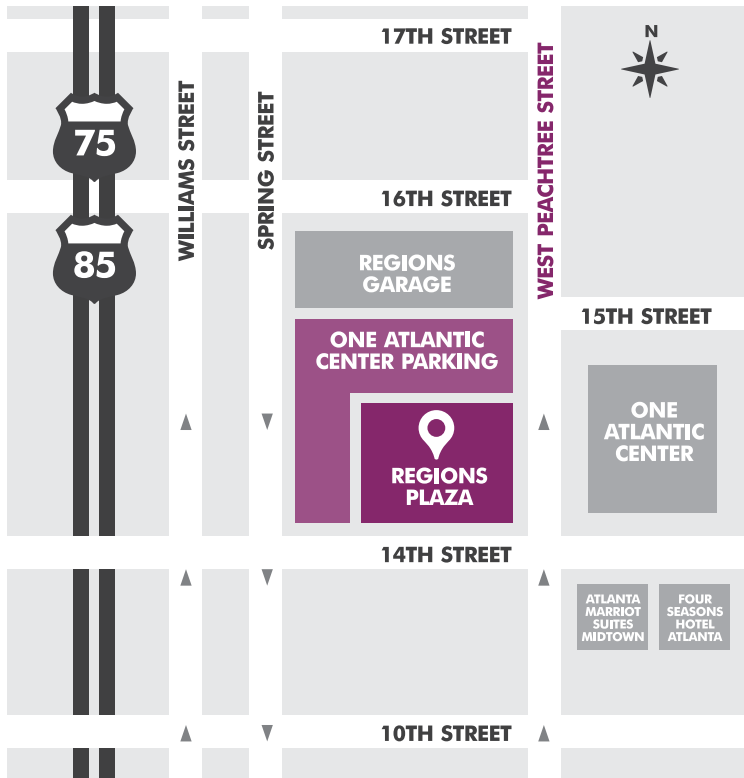

FROM SOUTH OF ATLANTA, Traveling I-75/I-85 Northbound:

- Exit 250 10th, 14th Street & Georgia Tech
- Follow access road (Williams Street) to 14th Street
- Turn right onto 14th Street
- Turn left onto West Peachtree Street
- To access One Atlantic Center Parking Garage, turn left immediately into garage entrance

FROM NORTH OF ATLANTA, Traveling I-75 Southbound:

- Exit 250 16th, 14th, 10th Street
- Turn left onto 14th Street
- Turn left onto West Peachtree Street
- To access One Atlantic Center Parking Garage, turn left immediately into garage entrance

FROM NORTH OF ATLANTA, Traveling I-85 Southbound:

- Exit 84 17th, 14th, 10th Street
- Follow access road to 14th Street
- Turn left onto 14th Street
- Turn left onto West Peachtree Street
- To access One Atlantic Center Parking Garage, turn left immediately into garage entrance

CAR SERVICE DROP-OFF POINT

If traveling by car service, ask for drop off near the main entrance to Regions Plaza on West Peachtree Street.

PLEASE NOTE: IF YOU VISIT OUTSIDE OUR BUILDING'S OPERATIONAL HOURS