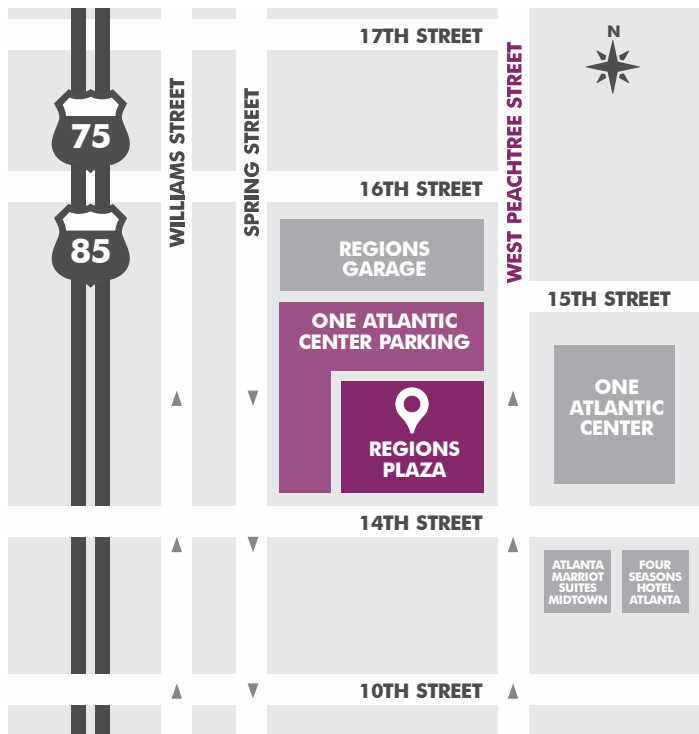

FROM SOUTH OF ATLANTA, Traveling I-75/I-85 Northbound:

- Exit 250 10th, 14th Street & Georgia Tech
- Follow access road (Williams Street) to 14th Street
- Turn right onto 14th Street
- Turn left onto West Peachtree Street
- To access One Atlantic Center Parking Garage, turn left immediately into garage entrance

FROM NORTH OF ATLANTA, Traveling I-75 Southbound:

- Exit 250 16th, 14th, 10th Street
- Turn left onto 14th Street
- Turn left onto West Peachtree Street
- To access One Atlantic Center Parking Garage, turn left immediately into garage entrance

FROM NORTH OF ATLANTA, Traveling I-85 Southbound:

- Exit 84 17th, 14th, 10th Street
- Follow access road to 14th Street
- Turn left onto 14th Street
- Turn left onto West Peachtree Street
- To access One Atlantic Center Parking Garage, turn left immediately into garage entrance

CAR SERVICE DROP-OFF POINT

If traveling by car service, ask for drop off near the main entrance to Regions Plaza on West Peachtree Street.

USE your phone's camera to scan this QR code for directions to our offices using Google maps.